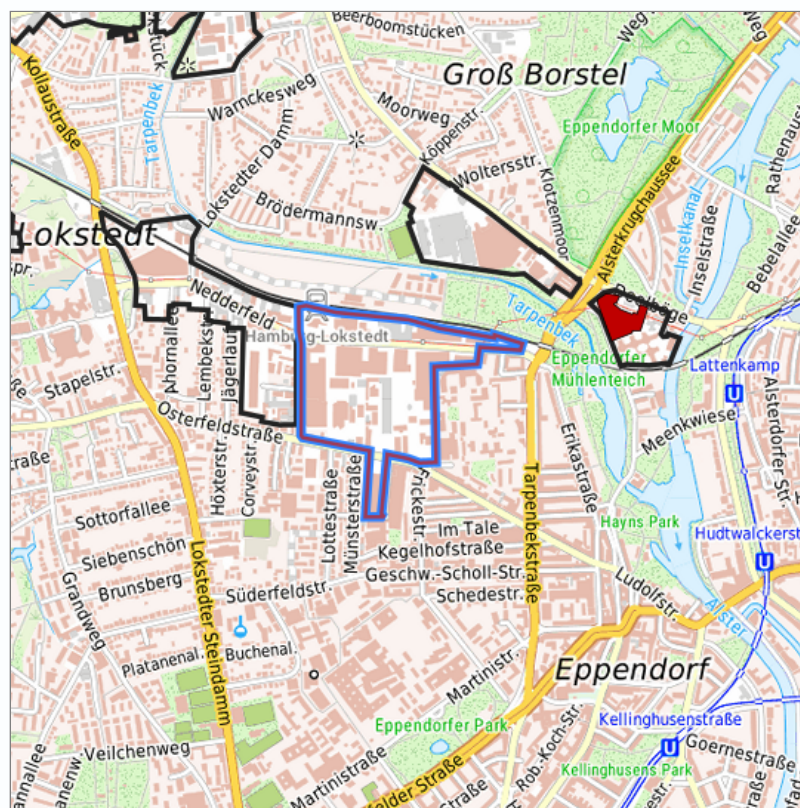

Nedderfeld in Hamburg, Freie und Hansestadt Hamburg

Location in the Hamburg Metropolitan Region

Location in the requested region

Detailed view of the requested site

Legend

Availabilities

 Immediately	 short term (2 years)	 medium term (2-5 years)
 long-term (> 5 years)	 optional area (bindingly reserved)	 occupational pension plan
 not available		

Gross surface area (ha)

25.65

Sector focus

not specified

Type of location of commercial estate

Not specified

Transport accessibility

Motorway	A 7	4.3 km
Motorway	A 23	6.9 km
Motorway	A 24	9.4 km
Motorway	A 255	10.9 km
Motorway	A 252	12.2 km
Motorway	A 1	14.4 km
Motorway	A 25	15.2 km
Motorway	A 253	16.3 km
Main road	Ring 2	0.8 km
Main road	B 433	1.0 km
Main road	B 447	1.0 km
Main road	B 5	1.8 km
International airport	Flughafen Hamburg	5.0 km
International airport	Flughafen Bremen	119.1 km
International airport	Flughafen Hannover	143.9 km
Regional airport	Flughafen Lübeck	61.3 km
Regional airport	Cuxhaven	112.0 km
Regional airport	Schwerin-Parchim	132.9 km
Commercial airfield	Uetersen/Heist	28.1 km
Commercial airfield	Hartenholm	41.0 km
Commercial airfield	Neumünster	58.1 km
Commercial airfield	Hungriger Wolf	60.1 km
Commercial airfield	St. Michaelisdonn	79.7 km
Port	Seehafen FHH	15.1 km
Port	Binnenhafen Geesthacht	35.2 km
Port	Seehafen Glückstadt	49.4 km
Port	Binnenhafen Lauenburg	50.8 km
Port	Binnenhafen Itzehoe	51.2 km
Rail freight traffic	Emons Spedition GmbH	13.0 km
Rail freight traffic	Lübeck Nordlandkai (trimodal)	62.3 km
Rail freight traffic	Lübeck Konstinkai	63.7 km
Intermodal terminal	O'Swaldkai (FHH, trimodal)	11.2 km
Intermodal terminal	Süd-West Terminal (FHH, trimodal)	11.3 km
Intermodal terminal	(FHH, trimodal)	13.7 km
Rail passenger transport	Lattenkamp U	1.9 km
Rail passenger transport	Hudtwalckerstraße U	2.3 km