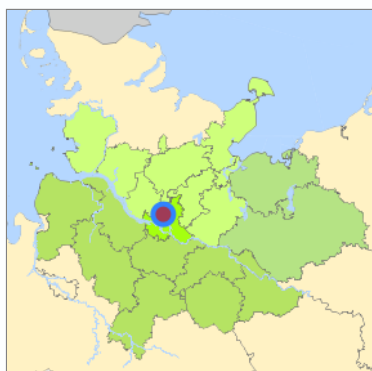

Nedderfeld in Hamburg, Freie und Hansestadt Hamburg

Location in the Hamburg Metropolitan Region

Location in the requested region

Detailed view of the requested site

Legend

Availabilities

 Immediately	 short term (2 years)	 medium term (2-5 years)
 long-term (> 5 years)	 optional area (bindingly reserved)	 occupational pension plan
 not available		

Gross surface area (ha)

25.65

Sector focus

not specified

Type of location of commercial estate

Not specified

Transport accessibility

Motorway	A 7	4.3 km
Motorway	A 23	6.9 km
Motorway	A 24	9.4 km
Motorway	A 255	10.9 km
Motorway	A 252	12.2 km
Motorway	A 1	14.4 km
Motorway	A 25	15.2 km
Motorway	A 253	16.3 km
Main road	Ring 2	0.8 km
Main road	B 433	1.0 km
Main road	B 447	1.0 km
Main road	B 5	1.8 km
International airport	Flughafen Hamburg	5.0 km
International airport	Flughafen Bremen	119.1 km
International airport	Flughafen Hannover	143.9 km
Regional airport	Flughafen Lübeck	61.3 km
Regional airport	Cuxhaven	112.0 km
Regional airport	Schwerin-Parchim	132.9 km
Commercial airfield	Uetersen/Heist	28.1 km
Commercial airfield	Hartenholm	41.0 km
Commercial airfield	Neumünster	58.1 km
Commercial airfield	Hungriger Wolf	60.1 km
Commercial airfield	St. Michaelisdonn	79.7 km
Port	Seehafen FHH	15.1 km
Port	Binnenhafen Geesthacht	35.2 km
Port	Seehafen Glückstadt	49.4 km
Port	Binnenhafen Lauenburg	50.8 km
Port	Binnenhafen Itzehoe	51.2 km
Rail freight traffic	Emons Spedition GmbH	13.0 km
Rail freight traffic	Lübeck Nordlandkai (trimodal)	62.3 km
Rail freight traffic	Lübeck Konstinkai	63.7 km
Intermodal terminal	O'Swaldkai (FHH, trimodal)	11.2 km
Intermodal terminal	Süd-West Terminal (FHH, trimodal)	11.3 km
Intermodal terminal	(FHH, trimodal)	13.7 km
Rail passenger transport	Lattenkamp U	1.9 km
Rail passenger transport	Hudtwalckerstraße U	2.3 km