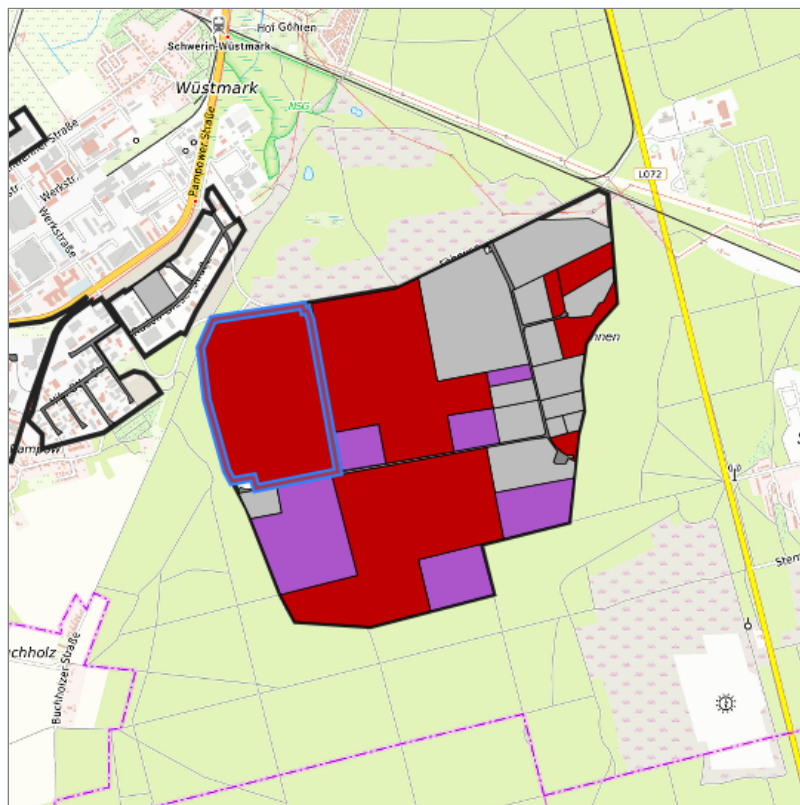

Industriepark Schwerin (Nord-westliche Fläche 58 ha) at Schwerin, Landeshauptstadt Schwerin

Location in the Hamburg Metropolitan Region

Location in the requested region

Detailed view of the requested site

Legend

Availabilities

 Immediately	 short term (2 years)	 medium term (2-5 years)
 long-term (> 5 years)	 optional area (bindingly reserved)	 occupational pension plan
 not available		

Brief description

Description of the parcel	Industriepark Schwerin
Municipality/city	Schwerin
Description of the commercial zone	<p>With an area of 350 hectares, the Schwerin Industrial Park offers one of the largest industrial land potentials in the Hamburg metropolitan region for the settlement of companies from a wide range of industries. 200 hectares are still available. The industrial park is located on the southern outskirts of Schwerin, close to the A 24 motorway to Hamburg and the A 14 motorway to Wismar and Magdeburg. It is an attractive business location for national and international companies. Nine companies have already settled here. Global players such as Nestle; and producers in the aviation and automotive industries, medical technology and plastics processing can be found locally. The Swiss medical technology company Ypsomed AG started production in Schwerin Industrial Park in August 2019.</p> <p>The site is fully developed and owned by the state capital Schwerin. Marketing is carried out by the Urban Development and Economic Affairs Department.</p>

Parcel

Net size of the commercial zone in ha	200.0
Property size (m ²)	579,159.88
Space can be parcelled freely	Yes
Availability	immediately available

Type and extent of building and land use

Specific type of structural use	GI
Development situation	fully accessible