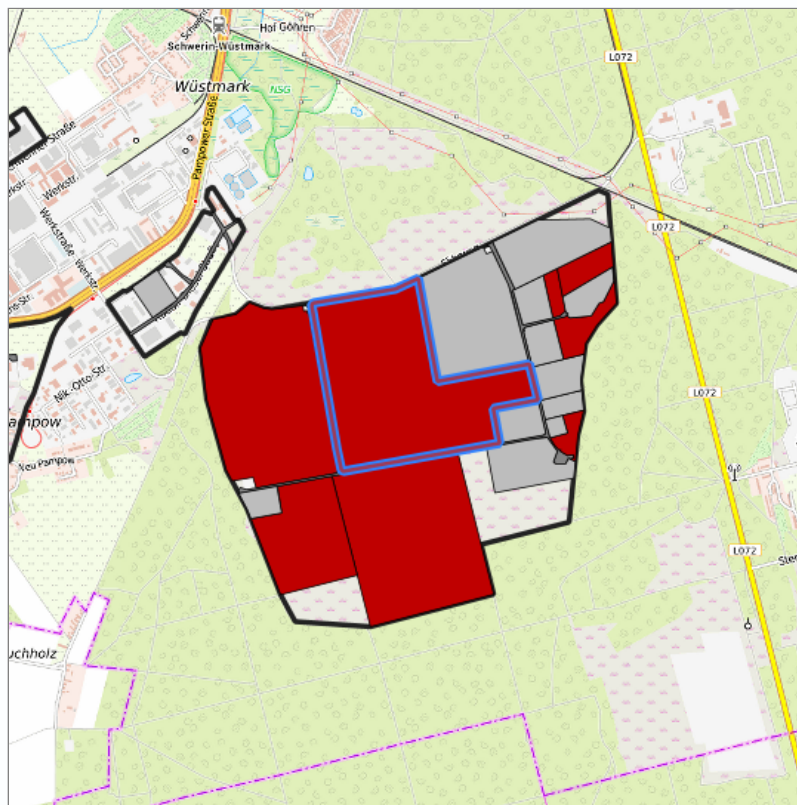

Industriepark Schwerin (Mittelfläche (73 ha)) at Schwerin, Landeshauptstadt Schwerin

Location in the Hamburg Metropolitan Region

Location in the requested region

Detailed view of the requested site

Legend

Industriepark Schwerin
Schwerin

With an area of 350 hectares, the Schwerin Industrial Park offers one of the largest industrial land potentials in the Hamburg metropolitan region for the settlement of companies from a wide range of industries. 200 hectares are still available. The industrial park is located on the southern outskirts of Schwerin, close to the A 24 motorway to Hamburg and the A 14 motorway to Wismar and Magdeburg. It is an attractive business location for national and international companies. Nine companies have already settled here. Global players such as Nestle; and producers in the aviation and automotive industries, medical technology and plastics processing can be found locally. The Swiss medical technology company Ypsomed AG started production in Schwerin Industrial Park in August 2019.

The site is fully developed and owned by the state capital Schwerin. Marketing is carried out by the Urban Development and Economic Affairs Department.

Parcel

Nettogröße Gewerbegebiet in ha	200.0
property size (m ²)	736,379.94
space can be parcelled freely	Yes
availability	immediately available

type and extent of building and land use

specific type of structural use	GI
development situation	fully accessible

transport accessibility

Motorway	A 14	8.0 km
Motorway	A 24	15.0 km
Motorway	A 20	30.0 km
main road	B 106	1.0 km
main road	B 321	2.0 km
main road	B 104	8.0 km
regional airport	Schwerin-Parchim	35.0 km
regional airport	Rostock-Laage	70.0 km
regional airport	Hamburg - Fuhlsbüttel	100.0 km
Port	Wismar	35.0 km
Port	Rostock	95.0 km
Port	Hamburg	100.0 km
availability of public transport	Available	
heavy goods vehicle traffic suitability	Yes	