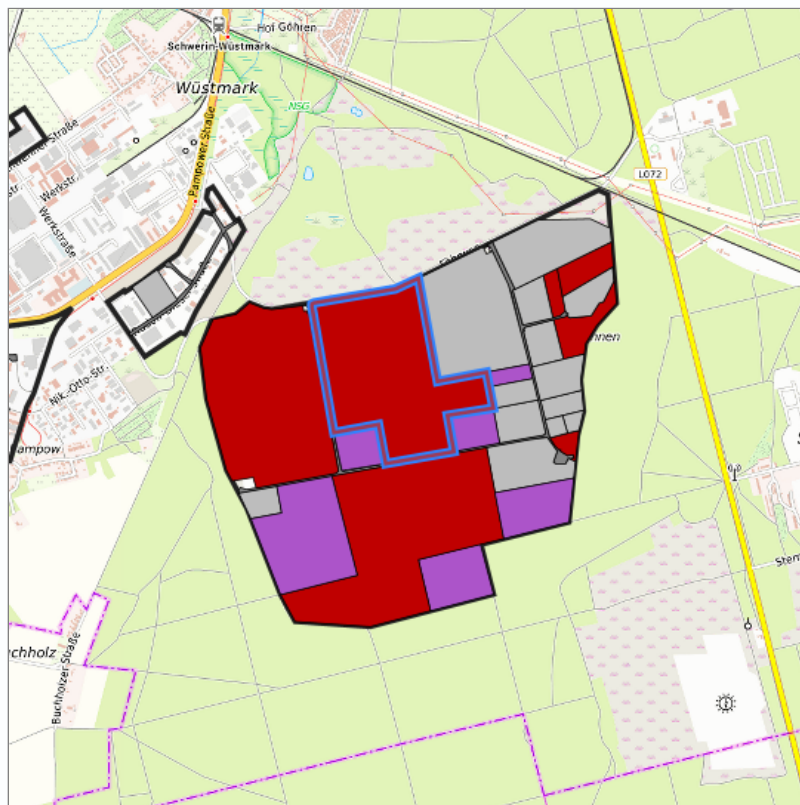

Industriepark Schwerin (Mittelfläche 57,5 ha) at Schwerin, Landeshauptstadt Schwerin

Location in the Hamburg Metropolitan Region

Location in the requested region

Detailed view of the requested site

Legend

Availabilities

 Immediately	 short term (2 years)	 medium term (2-5 years)
 long-term (> 5 years)	 optional area (bindingly reserved)	 occupational pension plan
 not available		

Brief description

Description of the parcel	Industriepark Schwerin
Municipality/city	Schwerin
Description of the commercial zone	<p>With an area of 350 hectares, the Schwerin Industrial Park offers one of the largest industrial land potentials in the Hamburg metropolitan region for the settlement of companies from a wide range of industries. 200 hectares are still available. The industrial park is located on the southern outskirts of Schwerin, close to the A 24 motorway to Hamburg and the A 14 motorway to Wismar and Magdeburg. It is an attractive business location for national and international companies. Nine companies have already settled here. Global players such as Nestle; and producers in the aviation and automotive industries, medical technology and plastics processing can be found locally. The Swiss medical technology company Ypsomed AG started production in Schwerin Industrial Park in August 2019.</p> <p>The site is fully developed and owned by the state capital Schwerin. Marketing is carried out by the Urban Development and Economic Affairs Department.</p>

Parcel

Net size of the commercial zone in ha	200.0
Property size (m ²)	580,450.44
Space can be parcelled freely	Yes
Availability	immediately available

Type and extent of building and land use

Specific type of structural use	GI
Development situation	fully accessible