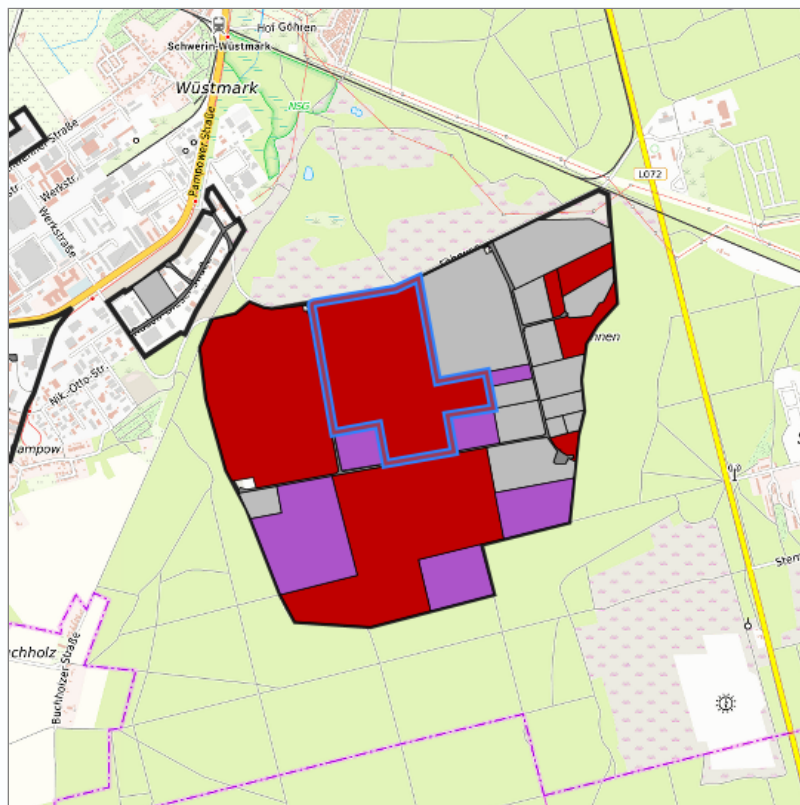

Industriepark Schwerin (Mittelfläche 57,5 ha) at Schwerin, Landeshauptstadt Schwerin

Location in the Hamburg Metropolitan Region

Location in the requested region

Detailed view of the requested site

Legend

Availabilities

	Immediately		short term (2 years)		medium term (2-5 years)
	long-term (> 5 years)		optional area (bindingly reserved)		occupational pension plan
	not available				

Brief description

Description of the parcel	Industriepark Schwerin
Municipality/city	Schwerin
Description of the commercial zone	<p>With an area of 350 hectares, the Schwerin Industrial Park offers one of the largest industrial land potentials in the Hamburg metropolitan region for the settlement of companies from a wide range of industries. 200 hectares are still available. The industrial park is located on the southern outskirts of Schwerin, close to the A 24 motorway to Hamburg and the A 14 motorway to Wismar and Magdeburg. It is an attractive business location for national and international companies. Nine companies have already settled here. Global players such as Nestle; and producers in the aviation and automotive industries, medical technology and plastics processing can be found locally. The Swiss medical technology company Ypsomed AG started production in Schwerin Industrial Park in August 2019.</p> <p>The site is fully developed and owned by the state capital Schwerin. Marketing is carried out by the Urban Development and Economic Affairs Department.</p>

Parcel

Net size of the commercial zone in ha	200.0
Property size (m ²)	580,450.44
Space can be parcelled freely	Yes
Availability	immediately available

Type and extent of building and land use

Specific type of structural use	GI
Development situation	fully accessible