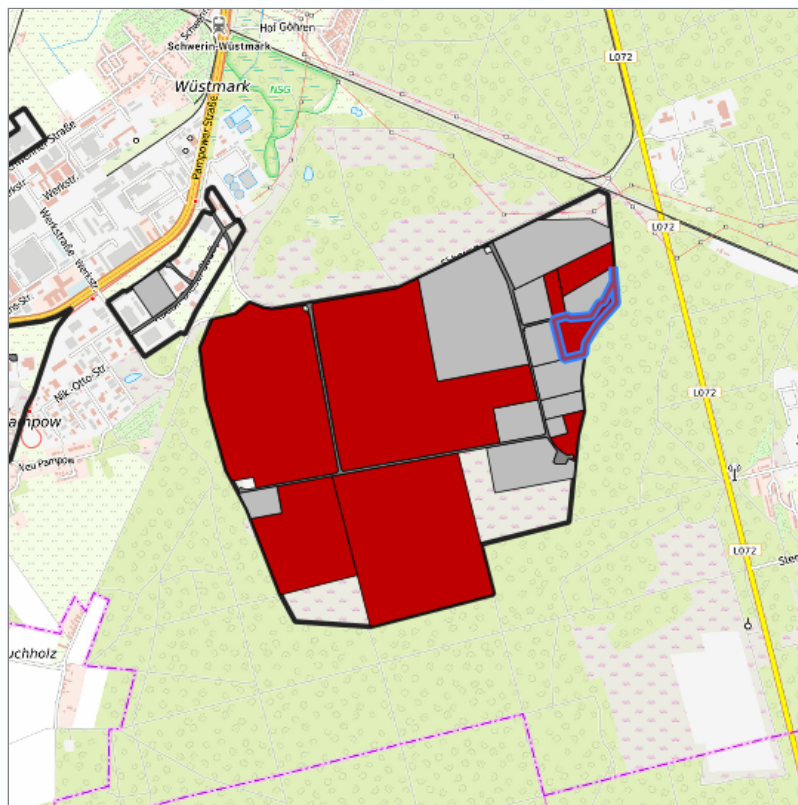

Industriepark Schwerin (südöstliche Fläche (5 ha)) at Schwerin, Landeshauptstadt Schwerin

Location in the Hamburg Metropolitan Region

Location in the requested region

Detailed view of the requested site

Legend

Industriepark Schwerin
Schwerin

With an area of 350 hectares, the Schwerin Industrial Park offers one of the largest industrial land potentials in the Hamburg metropolitan region for the settlement of companies from a wide range of industries. 200 hectares are still available. The industrial park is located on the southern outskirts of Schwerin, close to the A 24 motorway to Hamburg and the A 14 motorway to Wismar and Magdeburg. It is an attractive business location for national and international companies. Nine companies have already settled here. Global players such as Nestle; and producers in the aviation and automotive industries, medical technology and plastics processing can be found locally. The Swiss medical technology company Ypsomed AG started production in Schwerin Industrial Park in August 2019.

The site is fully developed and owned by the state capital Schwerin. Marketing is carried out by the Urban Development and Economic Affairs Department.

Parcel

Nettogröße Gewerbegebiet in ha	200.0
property size (m ²)	51,423.82
space can be parcelled freely	No
availability	immediately available

type and extent of building and land use

specific type of structural use	GI
development situation	fully accessible

transport accessibility

Motorway	A 14	8.0 km
Motorway	A 24	15.0 km
Motorway	A 20	30.0 km
main road	B 106	1.0 km
main road	B 321	2.0 km
main road	B 104	8.0 km
regional airport	Schwerin-Parchim	35.0 km
regional airport	Rostock-Laage	70.0 km
regional airport	Hamburg - Fuhlsbüttel	100.0 km
Port	Wismar	35.0 km
Port	Rostock	95.0 km
Port	Hamburg	100.0 km
availability of public transport	Available	
heavy goods vehicle traffic suitability	Yes	