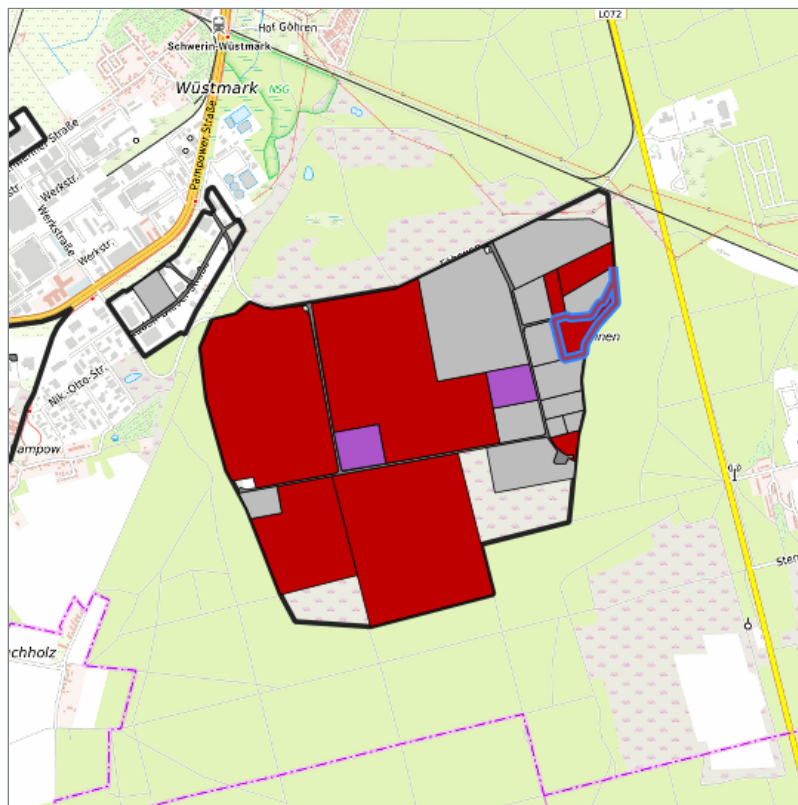

Industriepark Schwerin (südöstliche Fläche (5 ha)) at Schwerin, Landeshauptstadt Schwerin

Location in the Hamburg Metropolitan Region

Location in the requested region

Detailed view of the requested site

Legend

Availabilities

 Immediately	 short term (2 years)	 medium term (2-5 years)
 long-term (> 5 years)	 optional area (bindingly reserved)	 occupational pension plan
 not available		

Brief description

Description of the parcel	Industriepark Schwerin
Municipality/city	Schwerin
Description of the commercial zone	<p>With an area of 350 hectares, the Schwerin Industrial Park offers one of the largest industrial land potentials in the Hamburg metropolitan region for the settlement of companies from a wide range of industries. 200 hectares are still available. The industrial park is located on the southern outskirts of Schwerin, close to the A 24 motorway to Hamburg and the A 14 motorway to Wismar and Magdeburg. It is an attractive business location for national and international companies. Nine companies have already settled here. Global players such as Nestle; and producers in the aviation and automotive industries, medical technology and plastics processing can be found locally. The Swiss medical technology company Ypsomed AG started production in Schwerin Industrial Park in August 2019.</p> <p>The site is fully developed and owned by the state capital Schwerin. Marketing is carried out by the Urban Development and Economic Affairs Department.</p>

Parcel

Net size of the commercial zone in ha	200.0
Property size (m ²)	51,423.82
Space can be parcelled freely	No
Availability	immediately available

Type and extent of building and land use

Specific type of structural use	GI
Development situation	fully accessible