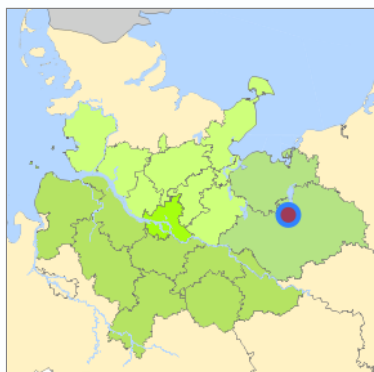

Industriepark Schwerin (südöstliche Fläche (5 ha)) at Schwerin, Landeshauptstadt Schwerin

Location in the Hamburg Metropolitan Region

Location in the requested region

Detailed view of the requested site

Legend

Industriepark Schwerin
Schwerin

With an area of 350 hectares, the Schwerin Industrial Park offers one of the largest industrial land potentials in the Hamburg metropolitan region for the settlement of companies from a wide range of industries. 200 hectares are still available. The industrial park is located on the southern outskirts of Schwerin, close to the A 24 motorway to Hamburg and the A 14 motorway to Wismar and Magdeburg. It is an attractive business location for national and international companies. Nine companies have already settled here. Global players such as Nestle; and producers in the aviation and automotive industries, medical technology and plastics processing can be found locally. The Swiss medical technology company Ypsomed AG started production in Schwerin Industrial Park in August 2019.