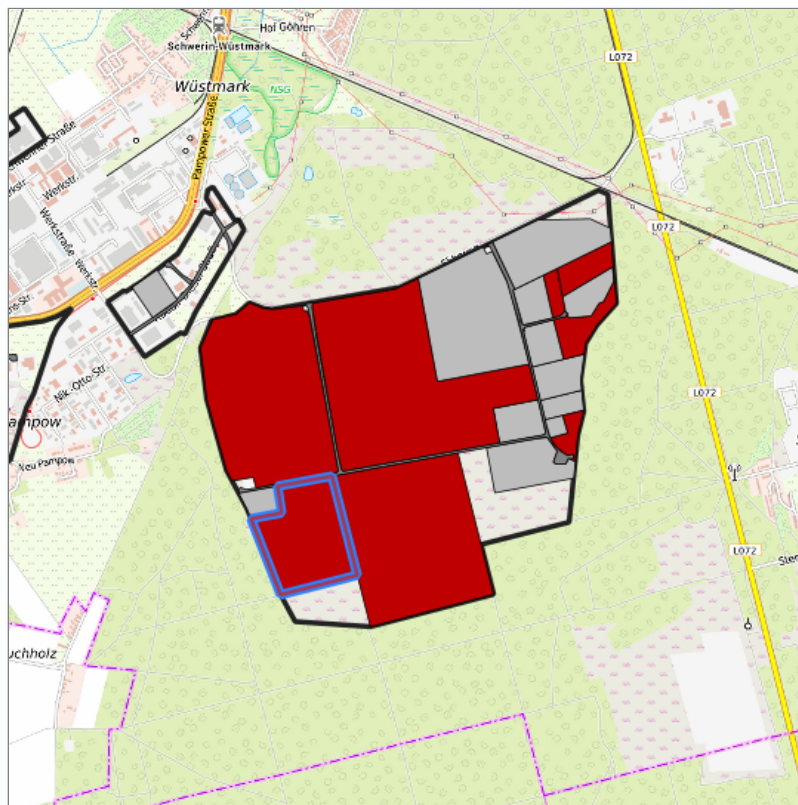

Industriepark Schwerin (südwestliche Fläche (24 ha)) at Schwerin, Landeshauptstadt Schwerin

Location in the Hamburg Metropolitan Region

Location in the requested region

Detailed view of the requested site

Industriepark Schwerin
Schwerin

With an area of 350 hectares, the Schwerin Industrial Park offers one of the largest industrial land potentials in the Hamburg metropolitan region for the settlement of companies from a wide range of industries. 200 hectares are still available. The industrial park is located on the southern outskirts of Schwerin, close to the A 24 motorway to Hamburg and the A 14 motorway to Wismar and Magdeburg. It is an attractive business location for national and international companies. Nine companies have already settled here. Global players such as Nestle; and producers in the aviation and automotive industries, medical technology and plastics processing can be found locally. The Swiss medical technology company Ypsomed AG started production in Schwerin Industrial Park in August 2019.

The site is fully developed and owned by the state capital Schwerin. Marketing is carried out by the Urban Development and Economic Affairs Department.

Parcel

Nettogröße Gewerbegebiet in ha	200.0
property size (m ²)	246,151.19
space can be parcelled freely	Yes
availability	immediately available

type and extent of building and land use

specific type of structural use	GI
development situation	fully accessible

transport accessibility

Motorway	A 14	8.0 km
Motorway	A 24	15.0 km
Motorway	A 20	30.0 km
main road	B 106	1.0 km
main road	B 321	2.0 km
main road	B 104	8.0 km
regional airport	Schwerin-Parchim	35.0 km
regional airport	Rostock-Laage	70.0 km
regional airport	Hamburg - Fuhlsbüttel	100.0 km
Port	Wismar	35.0 km
Port	Rostock	95.0 km
Port	Hamburg	100.0 km
availability of public transport	Available	
heavy goods vehicle traffic suitability	Yes	