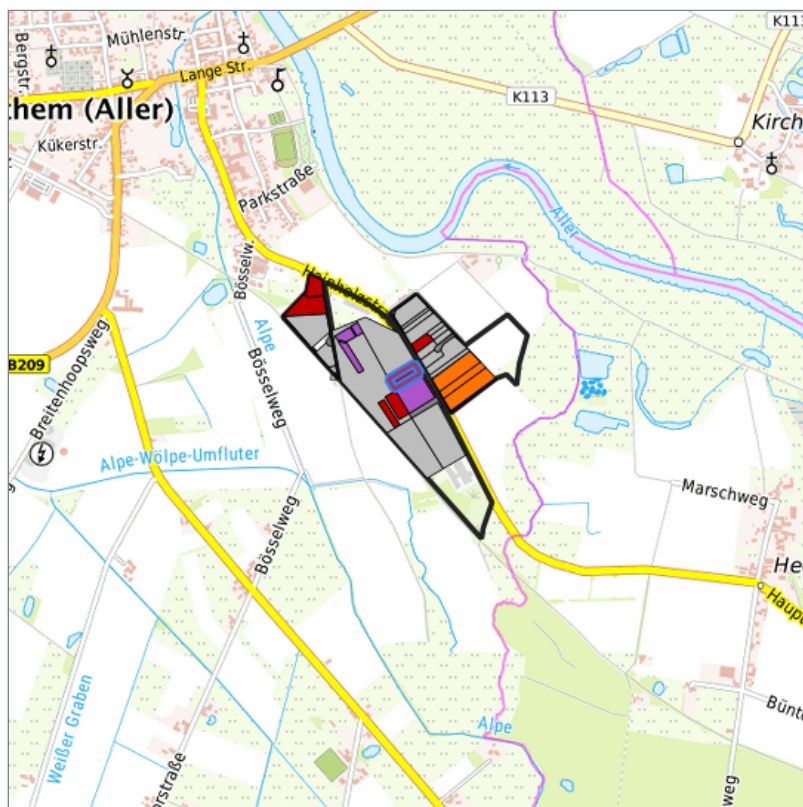

Gewerbegebiet Hainholzstraße "EGRA" (Parzelle IIIa+b) at Rethem (Aller), Heidekreis

Location in the Hamburg Metropolitan Region

Location in the requested region

Detailed view of the requested site

Legend

Availabilities

	Immediately		short term (2 years)		medium term (2-5 years)
	long-term (> 5 years)		optional area (bindingly reserved)		occupational pension plan
	not available				

Brief description

Description of the parcel	Gewerbegebiet Hainholzstraße "EGRA"
Municipality/city	Rethem (Aller)
Description of the commercial zone	Flexible parcelling is possible in the area. Smallest plot: 0.25 ha Largest plot: 0.6 ha