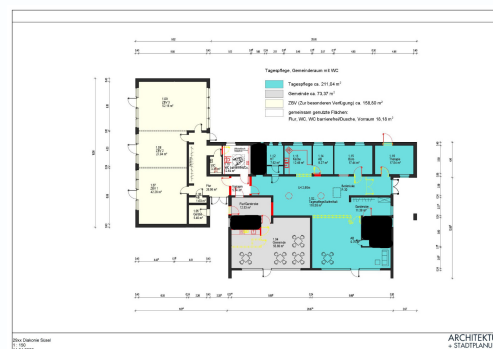

Other details

Floor height	2.6
Trafficability by trucks	Yes

Prices

Marketing type	Rent
All Prices in Euro.	

Photographs

Contact